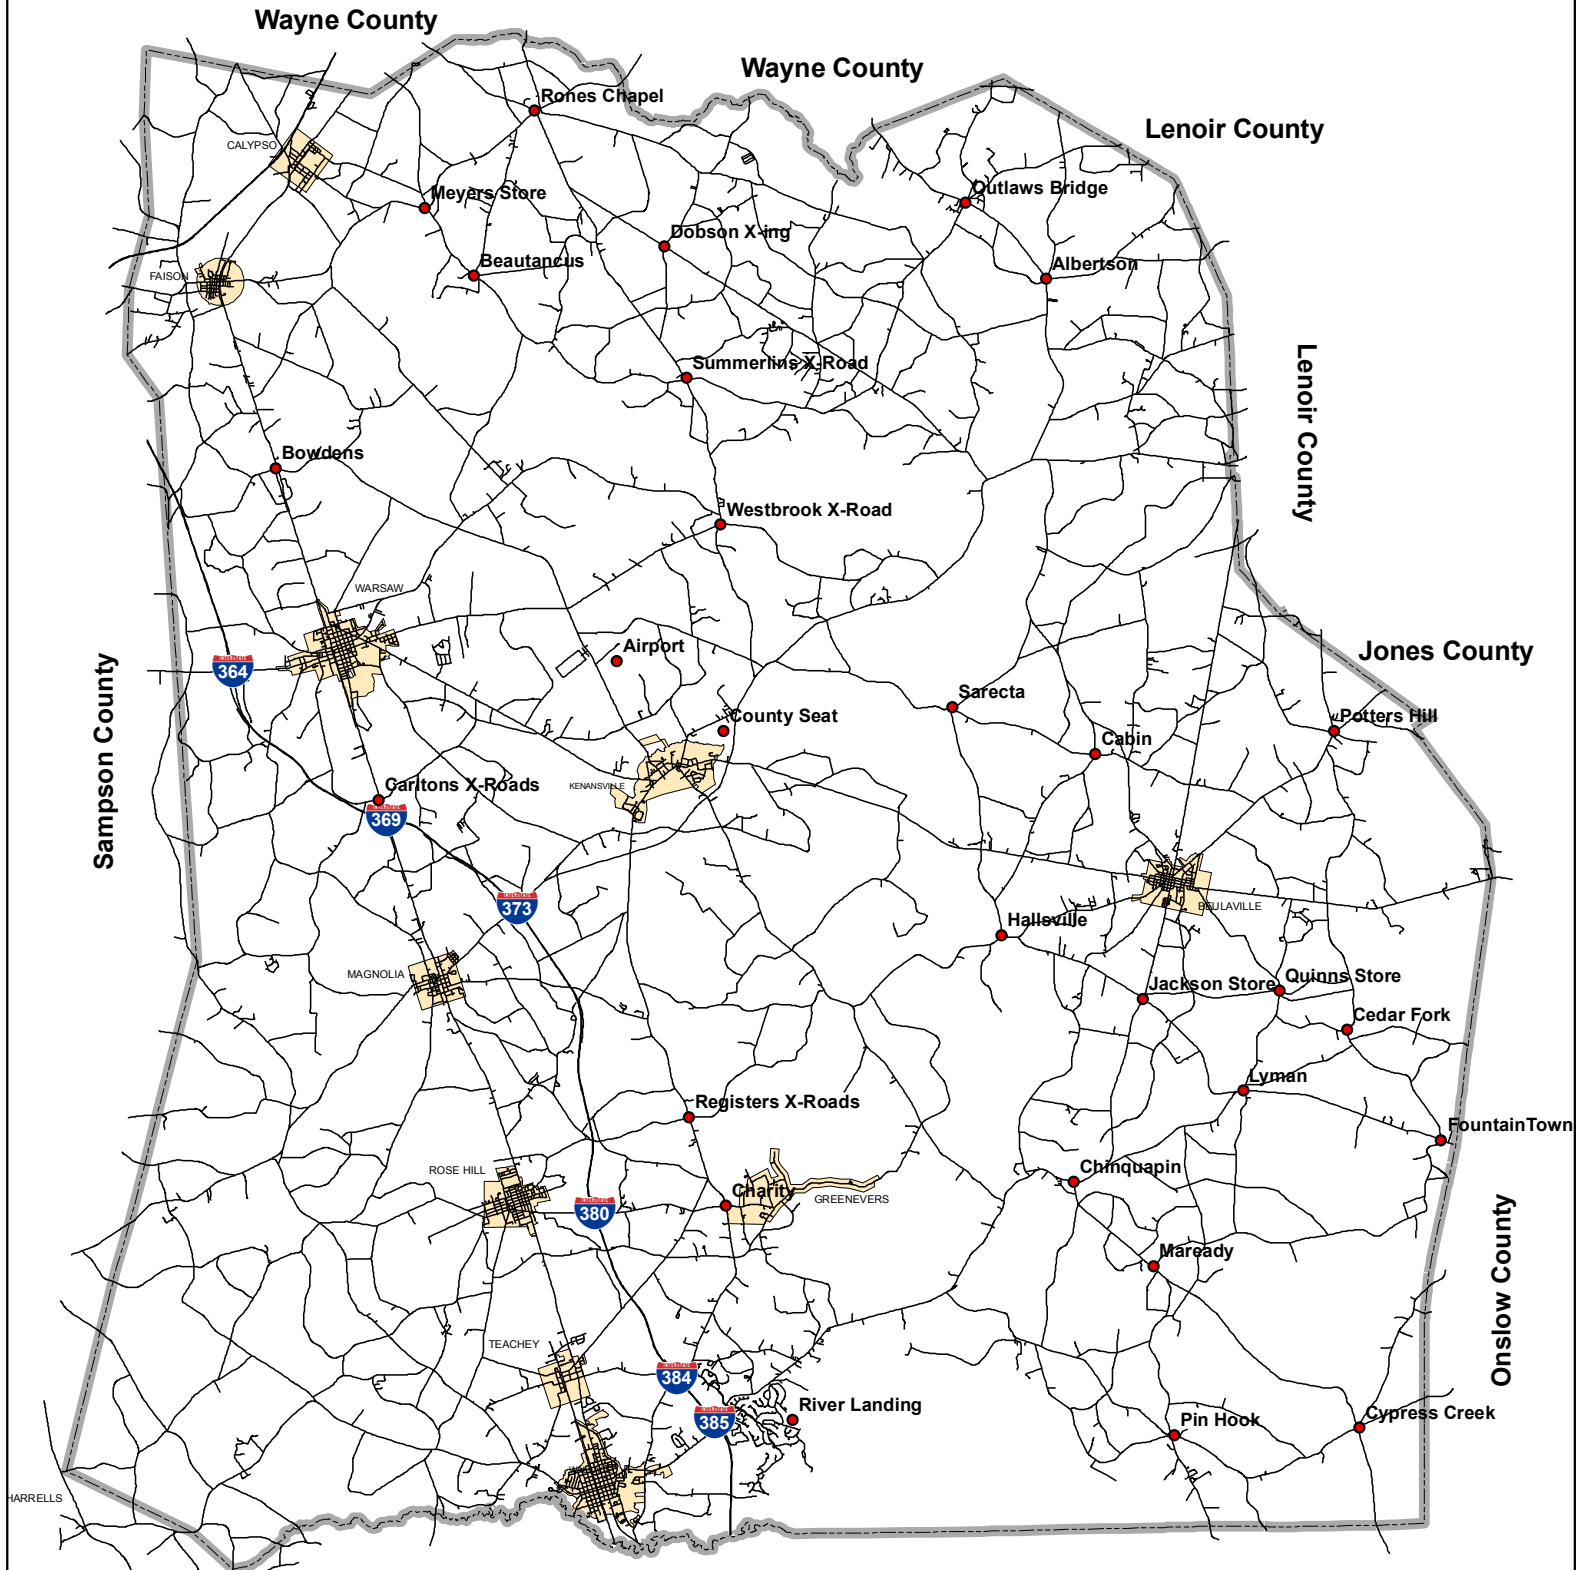

Duplin County Profile Map 2010

Pender County

Pender County

Legend

-  Duplin County Line
-  Town Limits
-  Points of Interest
-  Street Centerlines
-  I-40 Exits