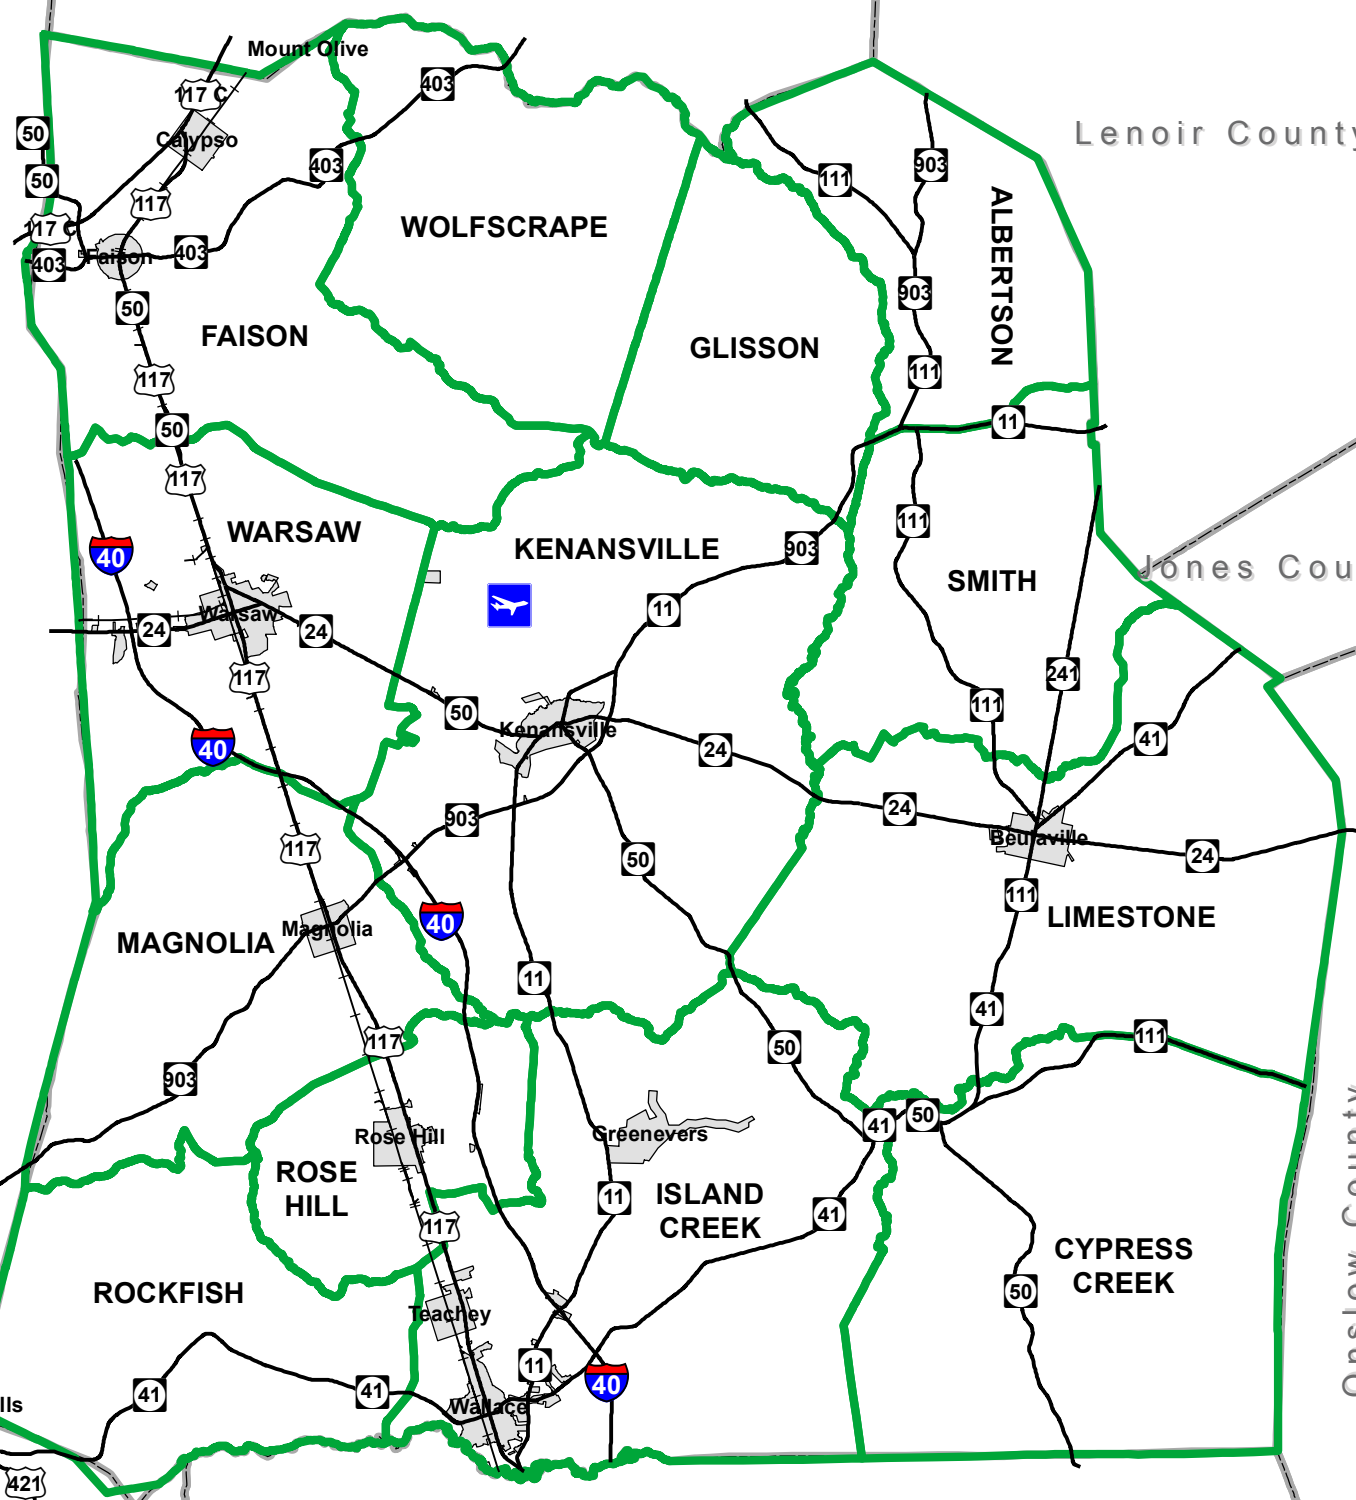

DUPLIN COUNTY TOWNSHIPS

Wayne County

Lenoir County

Jones County

Sampson County

Onslow County

Pender County

Legend

-  Townships
-  Town Limits
-  Major Roads
-  Railroads
-  Duplin County Airport