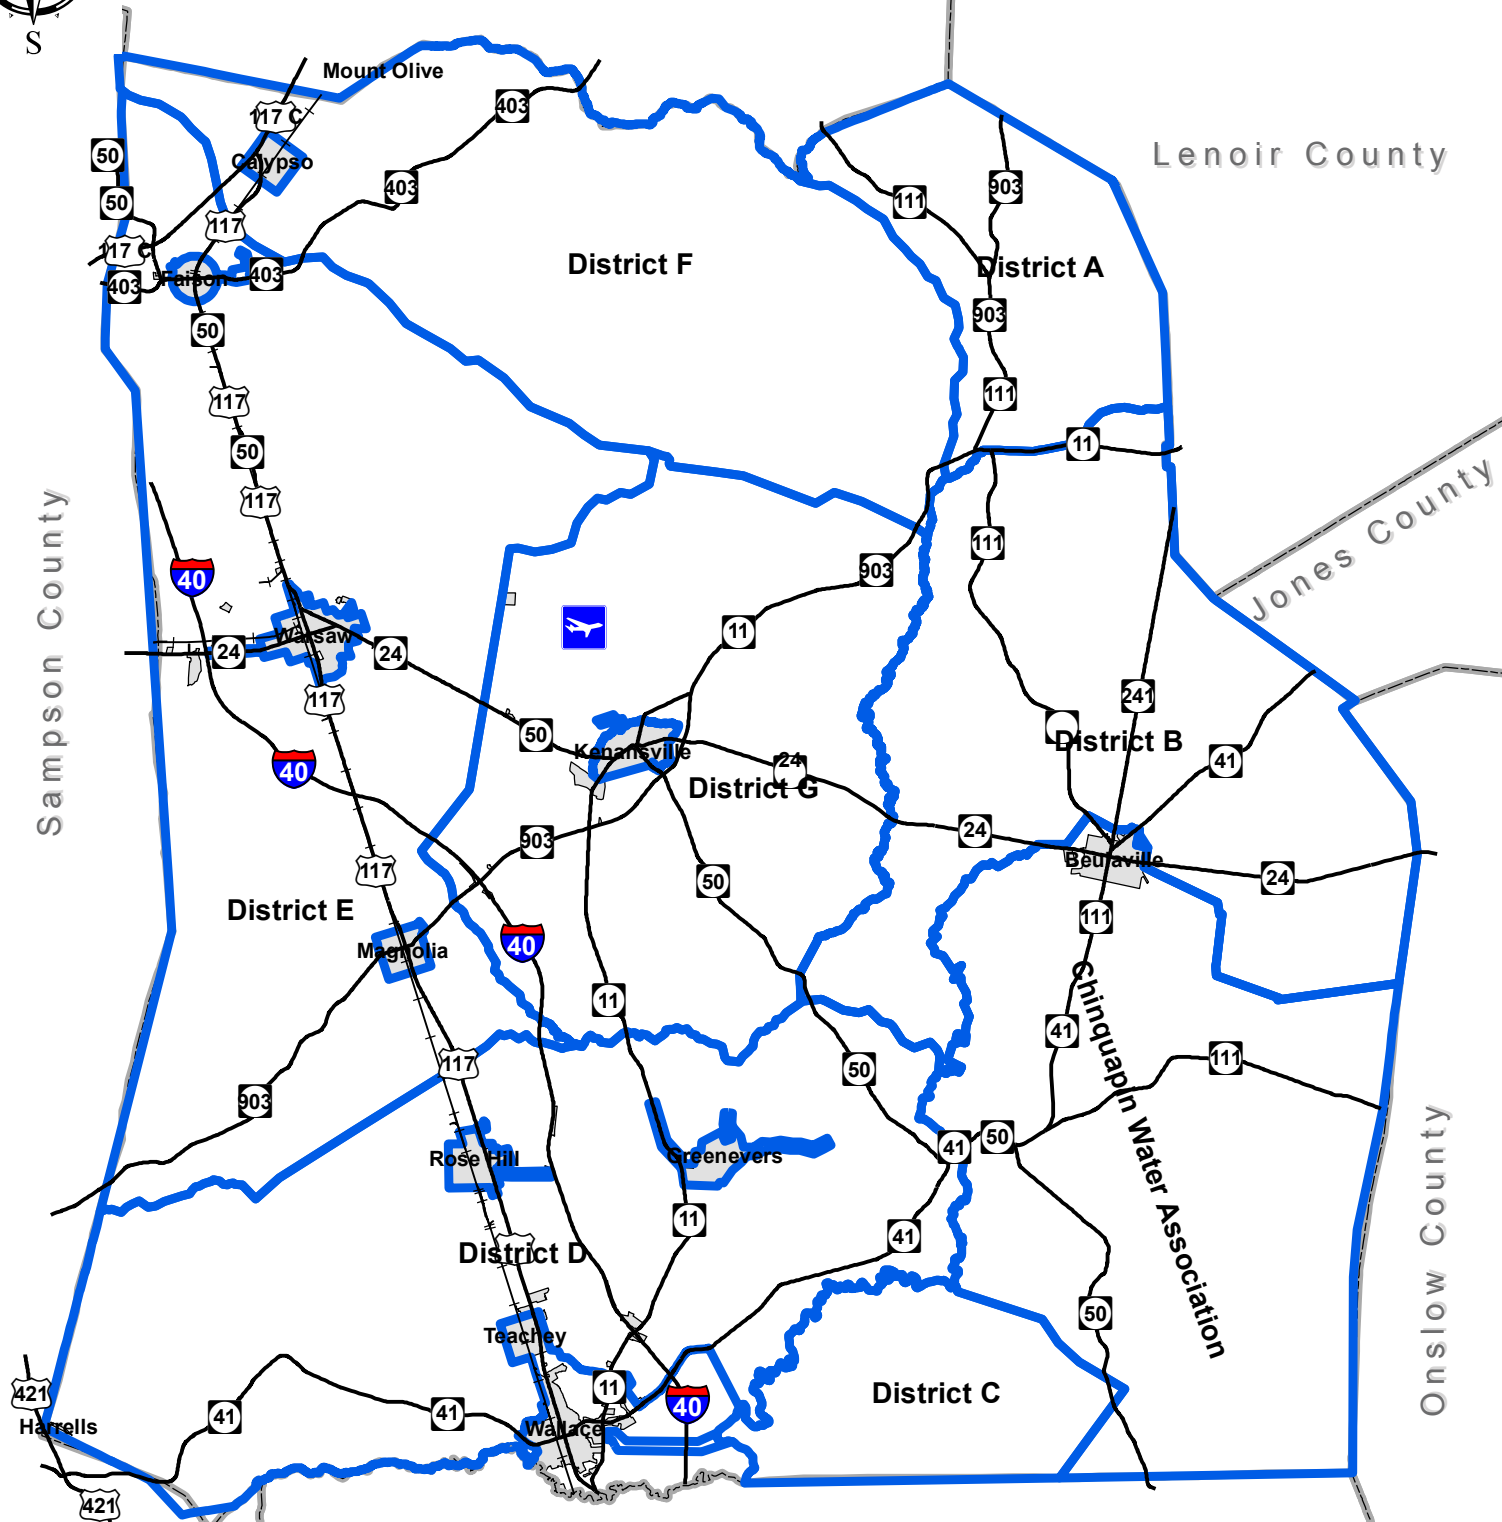

# DUPLIN COUNTY WATER DISTRICTS

Wayne County

Lenoir County

Sampson County

Jones County

Onslow County

Pender County

## Legend

-  Water Districts
-  Town Limits
-  Major Roads
-  Railroads
-  Duplin County Airport