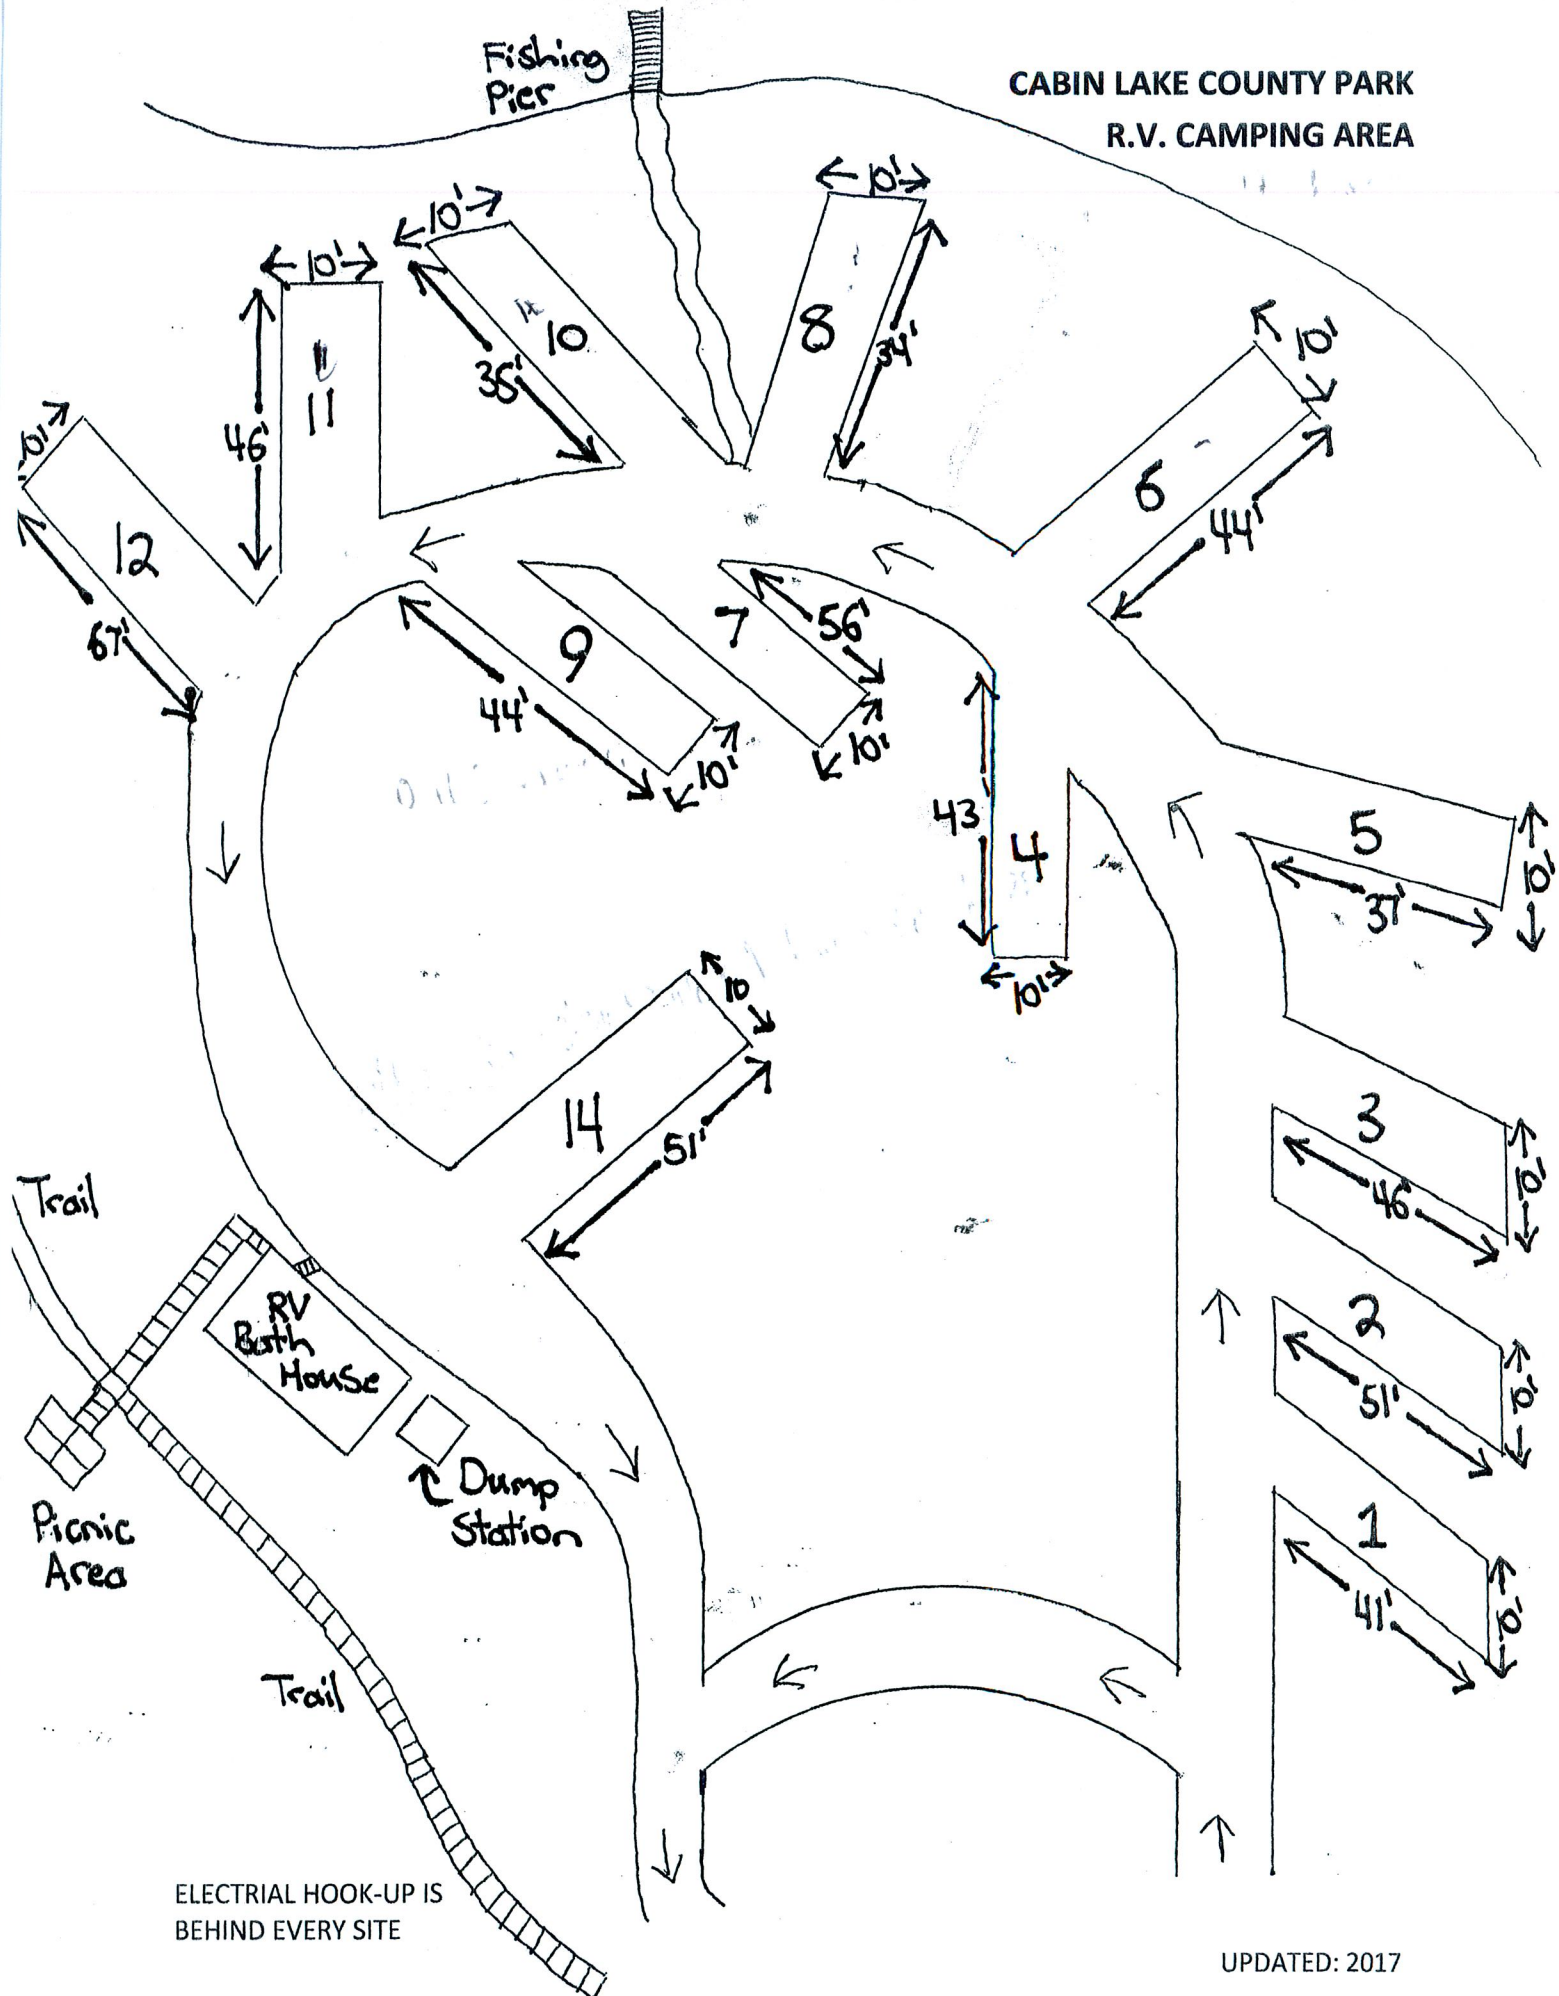

CABIN LAKE COUNTY PARK
R.V. CAMPING AREA

ELECTRICAL HOOK-UP IS
BEHIND EVERY SITE

UPDATED: 2017