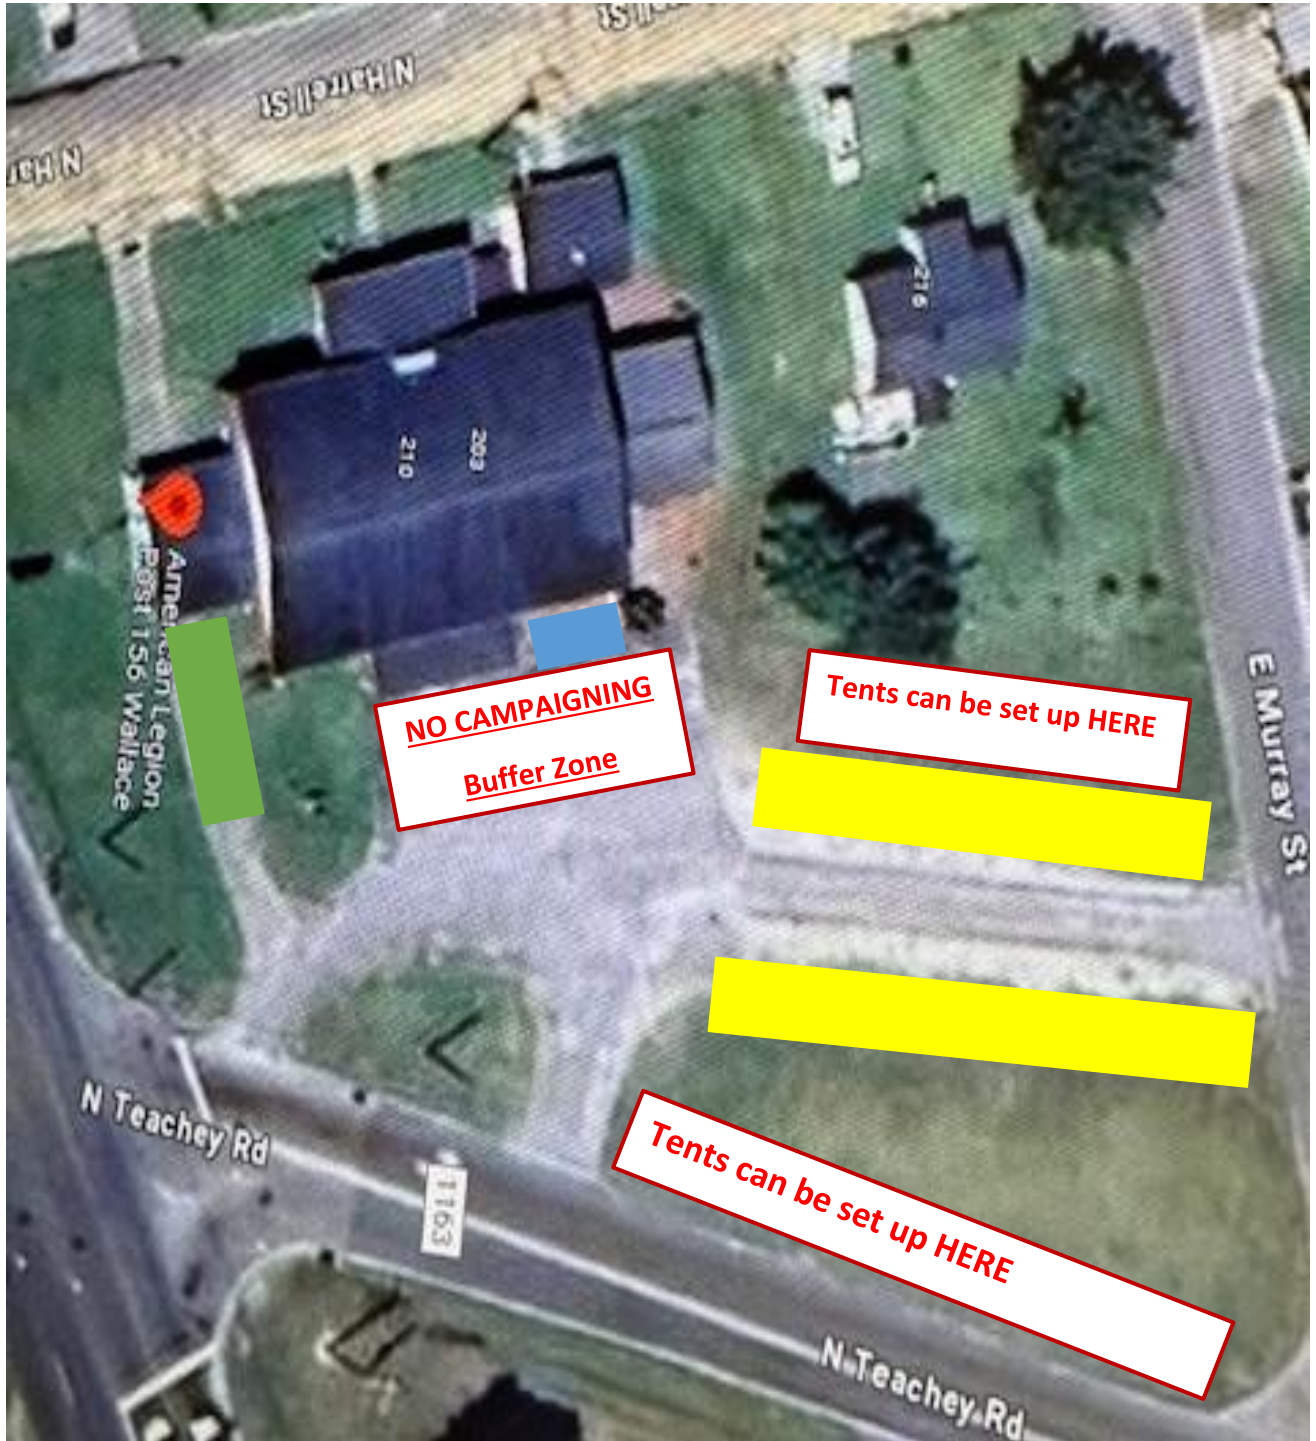

Buffer Zone

**AMERICAN LEGION WALL**

-  Curbside Voting. Can not campaign within 6 ft of area. Do not approach curbside voters.
-  Handicap parking. Do not block this area.
-  Voter parking