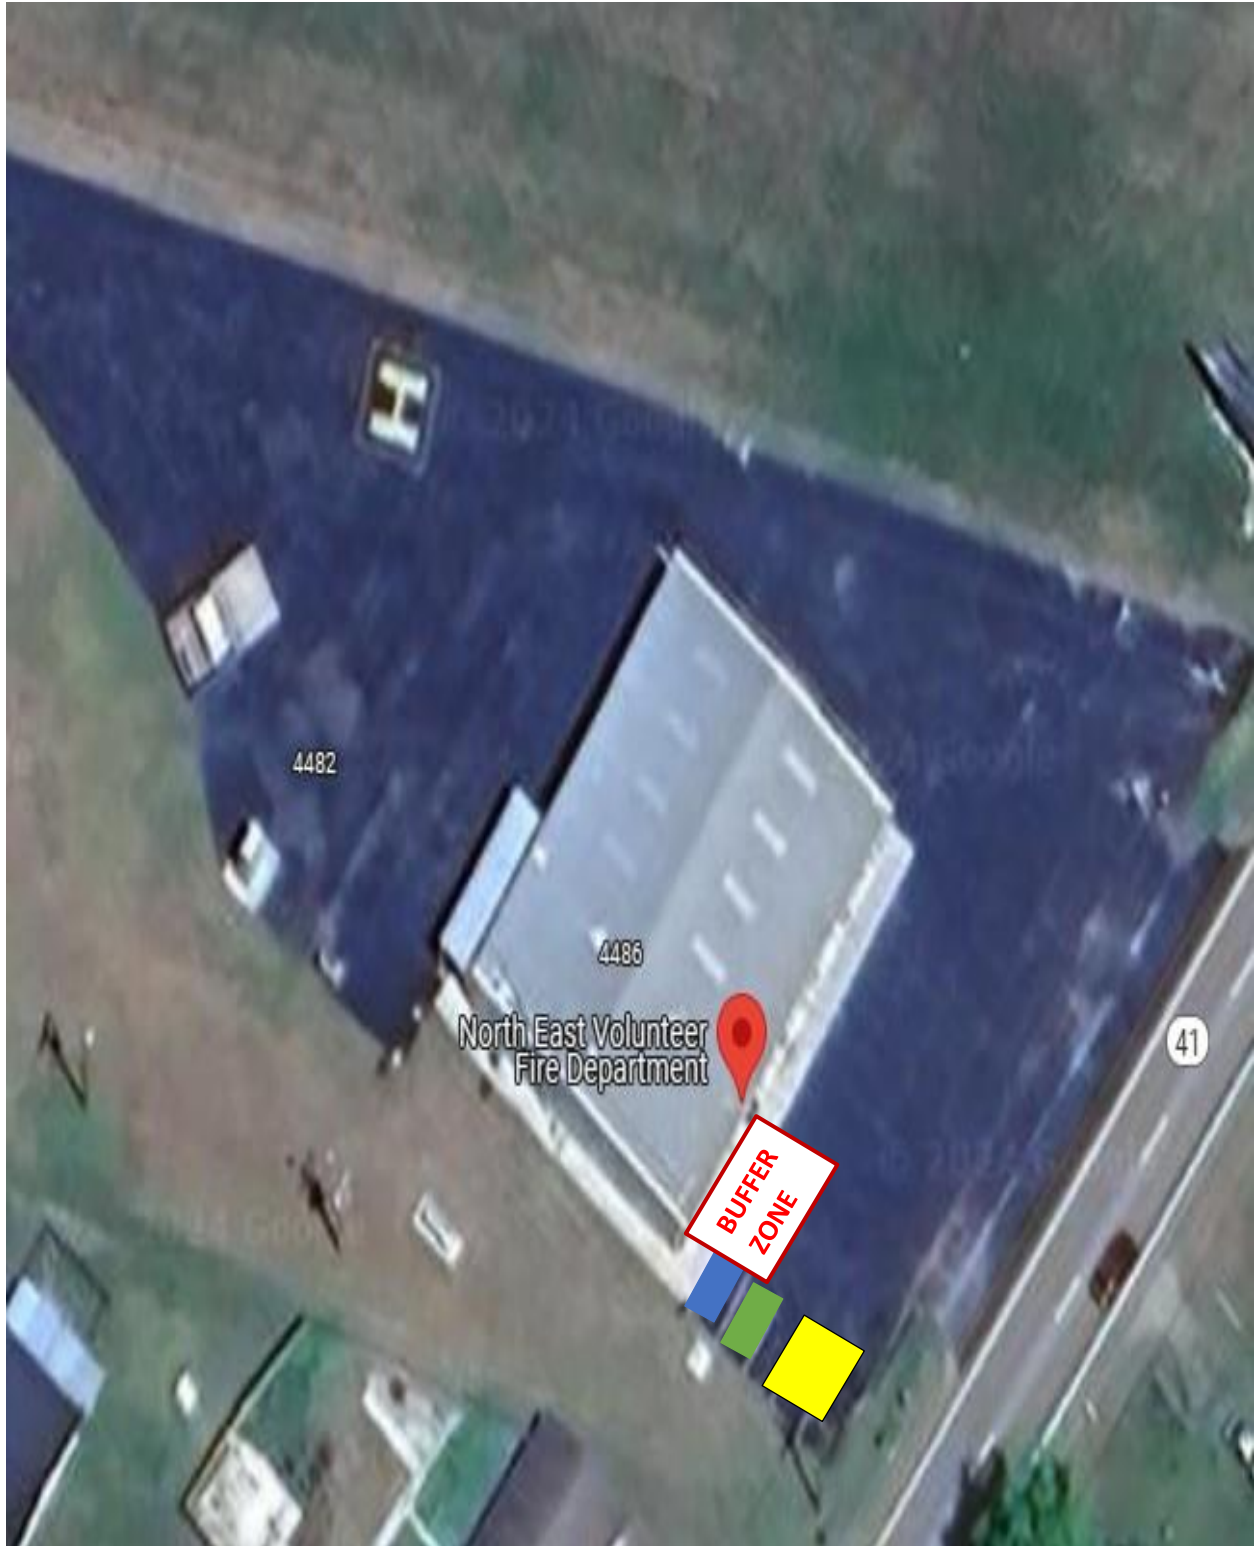

Buffer Zone  
**NORTHEAST FIRE DEPARTMENT LOCK**

-  Curbside Voting: Cannot campaign within 6 ft of area. Do not approach curbside voters.
-  Handicap parking. Do not block this area.
-  Voter parking